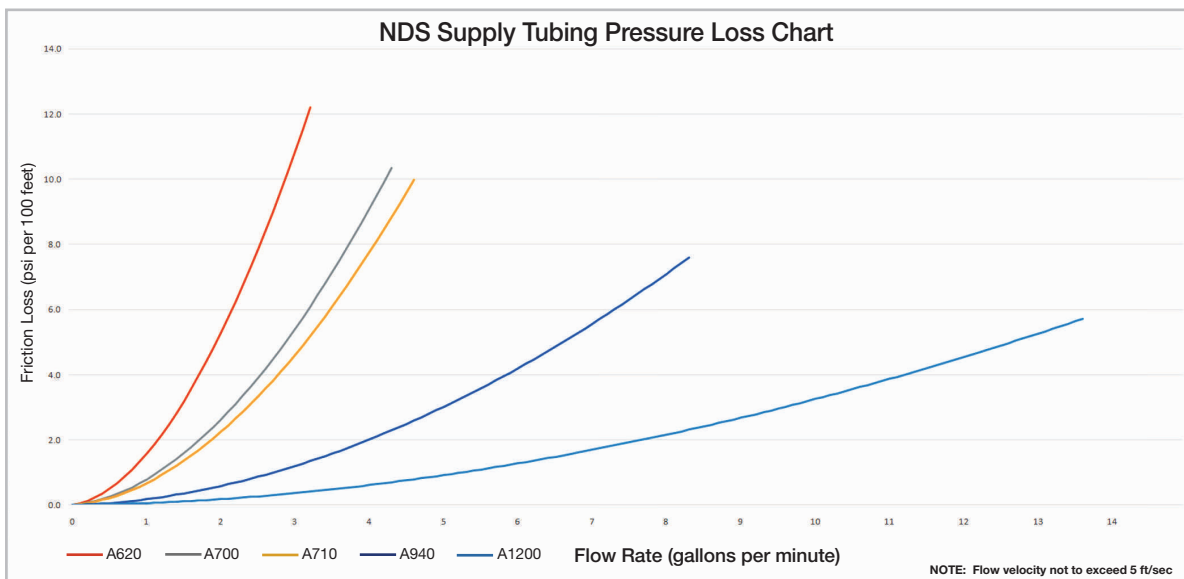

Supply Tubing | 1/2", 3/4", 1"

APPLICATION

- High quality, flexible tubing for general irrigation applications
- Use Supply tubing to transport water to the area to be irrigated
- Connect using insert, compression or Smart Loc Multi-Diameter fittings

FEATURES

- Made with UV resistant materials for installation above or below grade
- Coiling options make handling and storage easy and efficient
- Available with color coding for identification

OPERATING RANGE

- Recommended System Pressure: 0 - 60 PSI
- Recommended Ambient Temperature: up to 125°F

SPECIFICATIONS

- Made from durable Polyethylene with UV inhibitors

WARRANTY

- NDS supply tubing products have a Limited Two-Year Warranty.