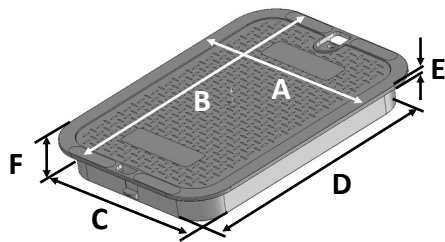

114CW

Series: Standard Series

Cover Color: Black

Cover Marking: Water

Cover material: HDPE

Lid Weight: 2.61 lbs

Load rating:

Pedestrian & lawn care equipment

Fits all 14"x19" Valve Boxes

Made in USA

Made from 100% recycled materials

Lid Dimensions	
A. Top width	11 5/8"
B. Top length	16 13/16"
C. Bottom width	10 1/8"
D. Bottom length	15 1/4"
E. Rim thickness	1/4"
F. Overall height	2"