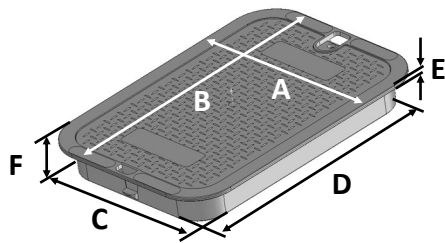

## 113CS

Series: Standard Series

Cover Color: Green

Cover Marking: Sewer

Cover material: HDPE

Lid Weight: 2.61 lbs

Load rating:

Pedestrian & lawn care equipment

Fits all 14"x19" Valve Boxes

**Made in USA**

**Made from 100% recycled materials**

Lid Dimensions	
A. Top width	11 5/8"
B. Top length	16 13/16"
C. Bottom width	10 1/8"
D. Bottom length	15 1/4"
E. Rim thickness	1/4"
F. Overall height	2"