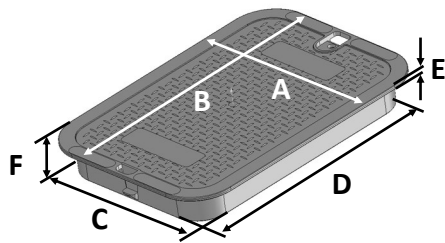

113CR

Series: Standard Series

Cover Color: Purple

Cover Marking: Reclaimed Water

Cover material: HDPE

Lid Weight: 2.61 lbs

Load rating:

Pedestrian & lawn care equipment

Fits all 14"x19" Valve Boxes

Made in USA

Made from 100% recycled materials

Lid Dimensions	
A. Top width	11 5/8"
B. Top length	16 13/16"
C. Bottom width	10 1/8"
D. Bottom length	15 1/4"
E. Rim thickness	1/4"
F. Overall height	2"