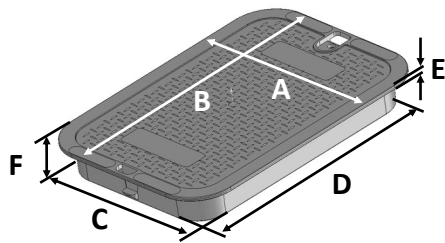

113CRG

Series: Standard Series
 Cover Color: Green
 Cover Marking: Reclaimed Water
 Cover material: HDPE
 Lid Weight: 2.61 lbs
 Load rating:
 Pedestrian & lawn care equipment

Fits all 14"x19" Valve Boxes

Made in USA

Made from 100% recycled materials

Lid Dimensions	
A. Top width	11 5/8"
B. Top length	16 13/16"
C. Bottom width	10 1/8"
D. Bottom length	15 1/4"
E. Rim thickness	1/4"
F. Overall height	2"