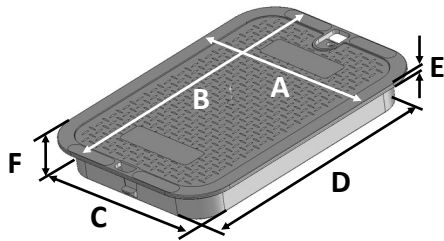

## 113CB

Series: Standard Series  
 Cover Color: Black  
 Cover Marking: Irrigation Control Valve  
 Cover material: HDPE  
 Lid Weight: 2.61 lbs  
 Load rating:  
 Pedestrian & lawn care equipment

Fits all 14"x19" Valve Boxes

**Made in USA**

**Made from 100% recycled materials**

Lid Dimensions	
A. Top width	11 5/8"
B. Top length	16 13/16"
C. Bottom width	10 1/8"
D. Bottom length	15 1/4"
E. Rim thickness	1/4"
F. Overall height	2"