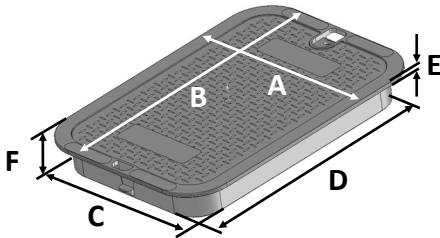

## 113BCWG

Series: Standard Series  
 Box Color: Black  
 Box material : Polypropylene  
 Cover Color: Green  
 Cover Marking: Water  
 Cover material: HDPE  
 Box Weight: 5.70 lbs  
 Lid Weight: 2.61 lbs  
 Total Weight: 8.31 lbs  
 Load rating:  
 Pedestrian & lawn care equipment

Box includes 3/8-16 brass nut

All 14"x19" covers and risers fit this box

**Made in USA**

**Made from 100% recycled materials**

Lid Dimensions	
A. Top width	11 5/8"
B. Top length	16 13/16"
C. Bottom width	10 1/8"
D. Bottom length	15 1/4"
E. Rim thickness	1/4"
F. Overall height	2"

Box Dimensions	
A. Top inside width	10"
B. Top inside length	15"
C. Top outside width	11 5/8"
D. Top outside length	16 13/16"
E. Bottom inside width	15"
F. Bottom inside length	20"
G. Bottom outside width	16"
H. Bottom outside length	21"
I. Height	12"