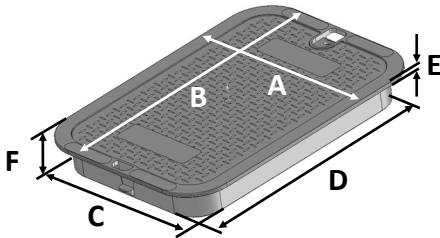

113BCW

Series: Standard Series
 Box Color: Black
 Box material : Polypropylene
 Cover Color: Black
 Cover Marking: Water
 Cover material: HDPE
 Box Weight: 5.70 lbs
 Lid Weight: 2.61 lbs
 Total Weight: 8.31 lbs
 Load rating:
 Pedestrian & lawn care equipment

Box includes 3/8-16 brass nut

All 14"x19" covers and risers fit this box

Made in USA

Made from 100% recycled materials

Lid Dimensions	
A. Top width	11 5/8"
B. Top length	16 13/16"
C. Bottom width	10 1/8"
D. Bottom length	15 1/4"
E. Rim thickness	1/4"
F. Overall height	2"

Box Dimensions	
A. Top inside width	10"
B. Top inside length	15"
C. Top outside width	11 5/8"
D. Top outside length	16 13/16"
E. Bottom inside width	15"
F. Bottom inside length	20"
G. Bottom outside width	16"
H. Bottom outside length	21"
I. Height	12"