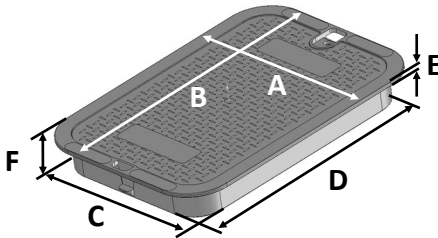

114BCS

Series: Standard Series
 Box Color: Green
 Box material : Polypropylene
 Cover Color: Green
 Cover Marking: Sewer
 Cover material: HDPE
 Box Weight: 5.70 lbs
 Lid Weight: 2.61 lbs
 Total Weight: 8.31 lbs
 Load rating:
 Pedestrian & lawn care equipment

Box includes 3/8-16 brass nut

All 14"x19" covers and risers fit this box

Made in USA

Made from 100% recycled materials

Lid Dimensions	
A. Top width	11 5/8"
B. Top length	16 13/16"
C. Bottom width	10 1/8"
D. Bottom length	15 1/4"
E. Rim thickness	1/4"
F. Overall height	2"

Box Dimensions	
A. Top inside width	10"
B. Top inside length	15"
C. Top outside width	11 5/8"
D. Top outside length	16 13/16"
E. Bottom inside width	15"
F. Bottom inside length	20"
G. Bottom outside width	16"
H. Bottom outside length	21"
I. Height	12"