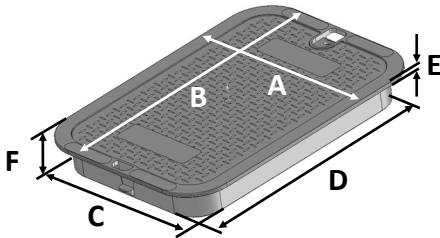

113BCS

Series: Standard Series
 Box Color: Black
 Box material : Polypropylene
 Cover Color: Green
 Cover Marking: Sewer
 Cover material: HDPE
 Box Weight: 5.70 lbs
 Lid Weight: 2.61 lbs
 Total Weight: 8.31 lbs
 Load rating:
 Pedestrian & lawn care equipment

Box includes 3/8-16 brass nut

All 14"x19" covers and risers fit this box

Made in USA

Made from 100% recycled materials

Lid Dimensions	
A. Top width	11 5/8"
B. Top length	16 13/16"
C. Bottom width	10 1/8"
D. Bottom length	15 1/4"
E. Rim thickness	1/4"
F. Overall height	2"

Box Dimensions	
A. Top inside width	10"
B. Top inside length	15"
C. Top outside width	11 5/8"
D. Top outside length	16 13/16"
E. Bottom inside width	15"
F. Bottom inside length	20"
G. Bottom outside width	16"
H. Bottom outside length	21"
I. Height	12"