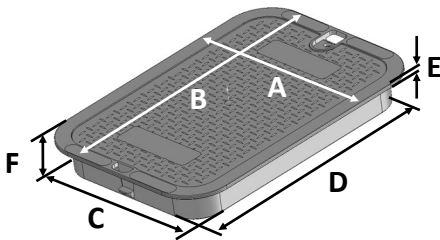

113PBCR

Series: Standard Series
 Box Color: Purple
 Box material : Polypropylene
 Cover Color: Purple
 Cover Marking: Reclaimed Water
 Cover material: HDPE
 Box Weight: 5.70 lbs
 Lid Weight: 2.61 lbs
 Total Weight: 8.31 lbs
 Load rating:
 Pedestrian & lawn care equipment

Box includes 3/8-16 brass nut

All 14"x19" covers and risers fit this box

Made in USA

Made from 100% recycled materials

Lid Dimensions	
A. Top width	11 5/8"
B. Top length	16 13/16"
C. Bottom width	10 1/8"
D. Bottom length	15 1/4"
E. Rim thickness	1/4"
F. Overall height	2"

Box Dimensions	
A. Top inside width	10"
B. Top inside length	15"
C. Top outside width	11 5/8"
D. Top outside length	16 13/16"
E. Bottom inside width	15"
F. Bottom inside length	20"
G. Bottom outside width	16"
H. Bottom outside length	21"
I. Height	12"