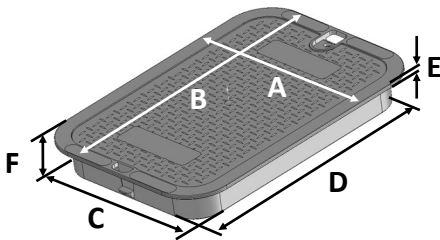

113BCR

Series: Standard Series
 Box Color: Black
 Box material : Polypropylene
 Cover Color: Purple
 Cover Marking: Reclaimed Water
 Cover material: HDPE
 Box Weight: 5.70 lbs
 Lid Weight: 2.61 lbs
 Total Weight: 8.31 lbs
 Load rating:
 Pedestrian & lawn care equipment

Box includes 3/8-16 brass nut

All 14"x19" covers and risers fit this box

Made in USA

Made from 100% recycled materials

Lid Dimensions	
A. Top width	11 5/8"
B. Top length	16 13/16"
C. Bottom width	10 1/8"
D. Bottom length	15 1/4"
E. Rim thickness	1/4"
F. Overall height	2"

Box Dimensions	
A. Top inside width	10"
B. Top inside length	15"
C. Top outside width	11 5/8"
D. Top outside length	16 13/16"
E. Bottom inside width	15"
F. Bottom inside length	20"
G. Bottom outside width	16"
H. Bottom outside length	21"
I. Height	12"