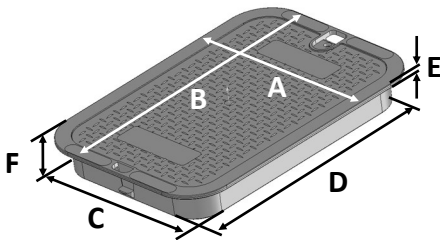

## 113BCRBLK

Series: Standard Series  
 Box Color: Black  
 Box material : Polypropylene  
 Cover Color: Black  
 Cover Marking: Reclaimed Water  
 Cover material: HDPE  
 Box Weight: 5.70 lbs  
 Lid Weight: 2.61 lbs  
 Total Weight: 8.31 lbs  
 Load rating:  
     Pedestrian & lawn care equipment

Box includes 3/8-16 brass nut

All 14"x19" covers and risers fit this box

**Made in USA**

**Made from 100% recycled materials**

Lid Dimensions	
A. Top width	11 5/8"
B. Top length	16 13/16"
C. Bottom width	10 1/8"
D. Bottom length	15 1/4"
E. Rim thickness	1/4"
F. Overall height	2"

Box Dimensions	
A. Top inside width	10"
B. Top inside length	15"
C. Top outside width	11 5/8"
D. Top outside length	16 13/16"
E. Bottom inside width	15"
F. Bottom inside length	20"
G. Bottom outside width	16"
H. Bottom outside length	21"
I. Height	12"