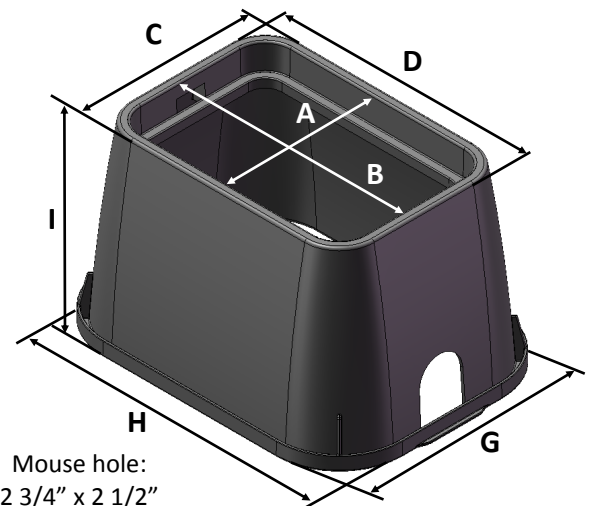

113BC SAND

Series: Standard Series
 Box Color: Sand
 Box material : Polypropylene
 Cover Color: Sand
 Cover Marking: Irrigation Control Valve
 Cover material: HDPE
 Box Weight: 5.70 lbs
 Lid Weight: 2.61 lbs
 Total Weight: 8.31 lbs
 Load rating:
 Pedestrian & lawn care equipment

Box includes 3/8-16 brass nut

All 14"x19" covers and risers fit this box

Made in USA

Made from 100% recycled materials

Lid Dimensions	
A. Top width	11 5/8"
B. Top length	16 13/16"
C. Bottom width	10 1/8"
D. Bottom length	15 1/4"
E. Rim thickness	1/4"
F. Overall height	2"

Box Dimensions	
A. Top inside width	10"
B. Top inside length	15"
C. Top outside width	11 5/8"
D. Top outside length	16 13/16"
E. Bottom inside width	15"
F. Bottom inside length	20"
G. Bottom outside width	16"
H. Bottom outside length	21"
I. Height	12"

Mouse hole:
2 3/4" x 2 1/2"