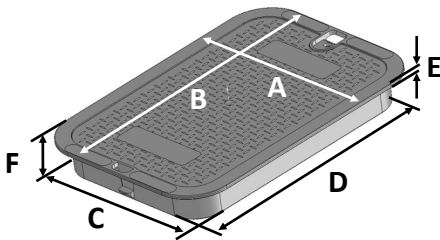

113BC SAND

Series: Standard Series
 Box Color: Sand
 Box material : Polypropylene
 Cover Color: Sand
 Cover Marking: Irrigation Control Valve
 Cover material: HDPE
 Box Weight: 5.70 lbs
 Lid Weight: 2.61 lbs
 Total Weight: 8.31 lbs
 Load rating:
 Pedestrian & lawn care equipment

Box includes 3/8-16 brass nut

All 14"x19" covers and risers fit this box

Made in USA

Made from 100% recycled materials

Lid Dimensions	
A. Top width	11 5/8"
B. Top length	16 13/16"
C. Bottom width	10 1/8"
D. Bottom length	15 1/4"
E. Rim thickness	1/4"
F. Overall height	2"

Box Dimensions	
A. Top inside width	10"
B. Top inside length	15"
C. Top outside width	11 5/8"
D. Top outside length	16 13/16"
E. Bottom inside width	15"
F. Bottom inside length	20"
G. Bottom outside width	16"
H. Bottom outside length	21"
I. Height	12"

Mouse hole:
2 3/4" x 2 1/2"