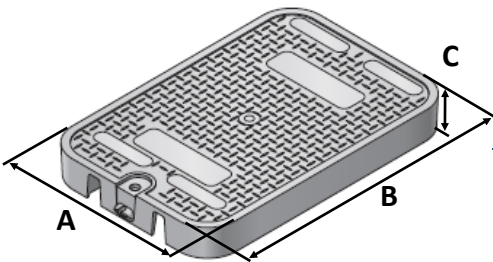

113BCD

Series: Standard Series
 Box Color: Black
 Box material : Polypropylene
 Cover Color: Green
 Cover Marking: Irrigation Control Valve
 Cover material: HDPE
 Box Weight: 5.70 lbs
 Lid Weight: 2.61 lbs
 Total Weight: 8.31 lbs
 Load rating:
 Pedestrian & lawn care equipment

Box includes 3/8-16 brass nut

All 14"x19" covers and risers fit this box

Made in USA

Made from 100% recycled materials

Lid Dimensions	
A. Width	10 1/4"
B. Length	15 1/2"
C. Width	1 3/4"

Box Dimensions	
A. Top inside width	10"
B. Top inside length	15"
C. Top outside width	11 5/8"
D. Top outside length	16 13/16"
E. Bottom inside width	15"
F. Bottom inside length	20"
G. Bottom outside width	16"
H. Bottom outside length	21"
I. Height	12"