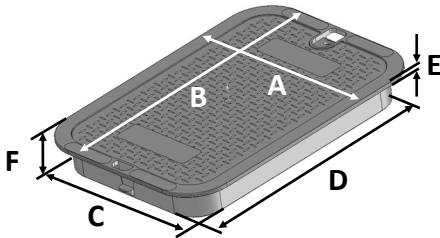

## 113BCBLK

Series: Standard Series  
 Box Color: Black  
 Box material : Polypropylene  
 Cover Color: Black  
 Cover Marking: Irrigation Control Valve  
 Cover material: HDPE  
 Box Weight: 5.70 lbs  
 Lid Weight: 2.61 lbs  
 Total Weight: 8.31 lbs  
 Load rating:  
 Pedestrian & lawn care equipment

Box includes 3/8-16 brass nut

All 14"x19" covers and risers fit this box

**Made in USA**

**Made from 100% recycled materials**

Lid Dimensions	
A. Top width	11 5/8"
B. Top length	16 13/16"
C. Bottom width	10 1/8"
D. Bottom length	15 1/4"
E. Rim thickness	1/4"
F. Overall height	2"

Box Dimensions	
A. Top inside width	10"
B. Top inside length	15"
C. Top outside width	11 5/8"
D. Top outside length	16 13/16"
E. Bottom inside width	15"
F. Bottom inside length	20"
G. Bottom outside width	16"
H. Bottom outside length	21"
I. Height	12"