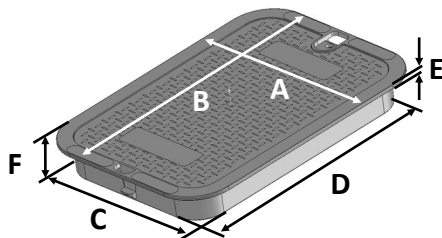

115TBC

Series: Standard Series

Box Color: Black

Box material : HDPE

Cover Color: Green

Cover Marking: Irrigation Control Valve

Cover material: HDPE

Box Weight: 4.0 lbs

Lid Weight: 2.61 lbs

Total Weight: 6.61 lbs

Load rating:

Pedestrian & lawn care equipment

Box includes 3/8-16 brass nut

All 14"x19" covers and risers fit this box

Made in USA

Made from 100% recycled materials

Lid Dimensions	
A. Top width	11 5/8"
B. Top length	16 13/16"
C. Bottom width	10 1/8"
D. Bottom length	15 1/4"
E. Rim thickness	1/4"
F. Overall height	2"

Box Dimensions	
A. Top inside width	10"
B. Top inside length	15"
C. Top outside width	11 3/4"
D. Top outside length	13 1/4"
E. Bottom inside width	12"
F. Bottom inside length	20 1/2"
G. Bottom outside width	17"
H. Bottom outside length	21 3/4"
I. Height	6 3/4"