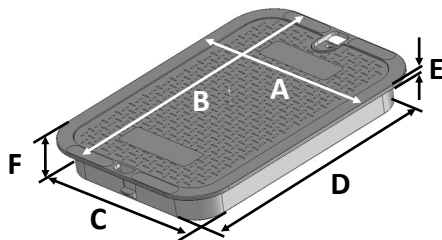

115BCR

Series: Standard Series

Box Color: Green

Box material : HDPE

Cover Color: Purple

Cover Marking: Reclaimed Water

Cover material: HDPE

Box Weight: 4.0 lbs

Lid Weight: 2.61 lbs

Total Weight: 6.61 lbs

Load rating:

Pedestrian & lawn care equipment

Box includes 3/8-16 brass nut

All 14"x19" covers and risers fit this box

Made in USA

Made from 100% recycled materials

Lid Dimensions	
A. Top width	11 5/8"
B. Top length	16 13/16"
C. Bottom width	10 1/8"
D. Bottom length	15 1/4"
E. Rim thickness	1/4"
F. Overall height	2"

Box Dimensions	
A. Top inside width	10"
B. Top inside length	15"
C. Top outside width	11 5/8"
D. Top outside length	13 1/4"
E. Bottom inside width	12"
F. Bottom inside length	17"
G. Bottom outside width	16 13/16"
H. Bottom outside length	21"
I. Height	6 3/4"