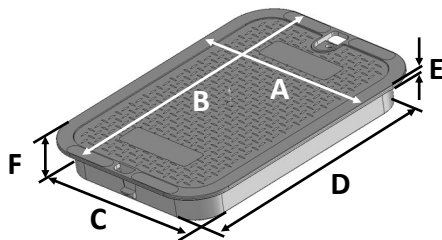

116

Series: Standard Series

Box Color: Green

Box material : HDPE

Cover Color: Green

Cover Marking: Irrigation Control Valve

Cover material: HDPE

Box Weight: 4.0 lbs

Lid Weight: 2.61 lbs

Total Weight: 6.61 lbs

Load rating:

Pedestrian & lawn care equipment

Box includes 3/8-16 brass nut

All 14"x19" covers and risers fit this box

Made in USA

Made from 100% recycled materials

Lid Dimensions	
A. Top width	11 5/8"
B. Top length	16 13/16"
C. Bottom width	10 1/8"
D. Bottom length	15 1/4"
E. Rim thickness	1/4"
F. Overall height	2"

Box Dimensions	
A. Top inside width	10"
B. Top inside length	15"
C. Top outside width	11 5/8"
D. Top outside length	13 1/4"
E. Bottom inside width	12"
F. Bottom inside length	17"
G. Bottom outside width	16 13/16"
H. Bottom outside length	21"
I. Height	6 3/4"