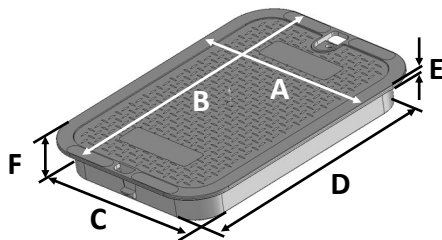

115

Series: Standard Series

Box Color: Black

Box material : HDPE

Cover Color: Green

Cover Marking: Irrigation Control Valve

Cover material: HDPE

Box Weight: 4.0 lbs

Lid Weight: 2.61 lbs

Total Weight: 6.61 lbs

Load rating:

Pedestrian & lawn care equipment

Box includes 3/8-16 brass nut

All 14"x19" covers and risers fit this box

Made in USA

Made from 100% recycled materials

| Lid Dimensions | |
|-------------------|-----------|
| A. Top width | 11 5/8" |
| B. Top length | 16 13/16" |
| C. Bottom width | 10 1/8" |
| D. Bottom length | 15 1/4" |
| E. Rim thickness | 1/4" |
| F. Overall height | 2" |

| Box Dimensions | |
|--------------------------|-----------|
| A. Top inside width | 10" |
| B. Top inside length | 15" |
| C. Top outside width | 11 5/8" |
| D. Top outside length | 13 1/4" |
| E. Bottom inside width | 12" |
| F. Bottom inside length | 17" |
| G. Bottom outside width | 16 13/16" |
| H. Bottom outside length | 21" |
| I. Height | 6 3/4" |