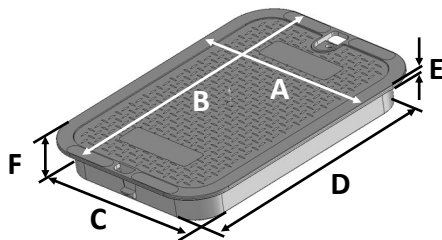

## 116-SAND

Series: Standard Series

Box Color: Sand

Box material : HDPE

Cover Color: Sand

Cover Marking: Irrigation Control Valve

Cover material: HDPE

Box Weight: 4.0 lbs

Lid Weight: 2.61 lbs

Total Weight: 6.61 lbs

Load rating:

Pedestrian & lawn care equipment

Box includes 3/8-16 brass nut

All 14"x19" covers and risers fit this box

**Made in USA**

**Made from 100% recycled materials**

Lid Dimensions	
A. Top width	11 5/8"
B. Top length	16 13/16"
C. Bottom width	10 1/8"
D. Bottom length	15 1/4"
E. Rim thickness	1/4"
F. Overall height	2"

Box Dimensions	
A. Top inside width	10"
B. Top inside length	15"
C. Top outside width	11 5/8"
D. Top outside length	13 1/4"
E. Bottom inside width	12"
F. Bottom inside length	17"
G. Bottom outside width	16 13/16"
H. Bottom outside length	21"
I. Height	6 3/4"