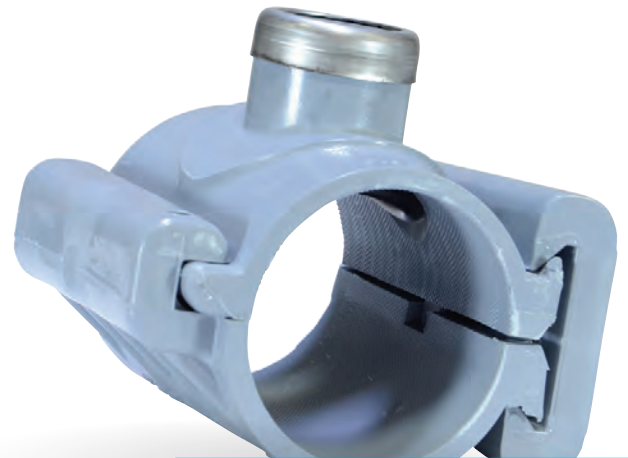

Clamp-It™ Saddles

Anti-Corrosive Solution for Mining Irrigation Lines — Fast, Easy Sprinkler Connections

Bolt-Free Design

Fastens in as little as 45 seconds,
for considerably less set-up time

Anti-Corrosive, Long Lasting PVC Material

Withstands highly-corrosive environments to
outlast and outperform competitive products

Leak-Free Performance

Secures tightly around PVC or HDPE piping
Trusted in copper mines across North America

**FASTENS FAST,
NO BOLTS!**

ndspro.com

From a leader in irrigation and flow management solutions, NDS® Clamp-It™ Saddles are successfully being used in copper and gold mines across North America. Capable of withstanding mining's highly corrosive environment, NDS® Clamp-It™ Saddles are the preferred method of spray head connection, even for chemicals like cyanide and sulfuric acid. And they feature a patented wedge system that installs quickly and secures firmly around the irrigation piping without the use of bolts.

An Economical Choice

NDS Clamp-It Saddles are a more **cost-effective solution** than competitive products.

3-Step, Easy Installation

Step 1

Place the saddle on a desired location and mark. Remove saddle, drill hole and deburr.