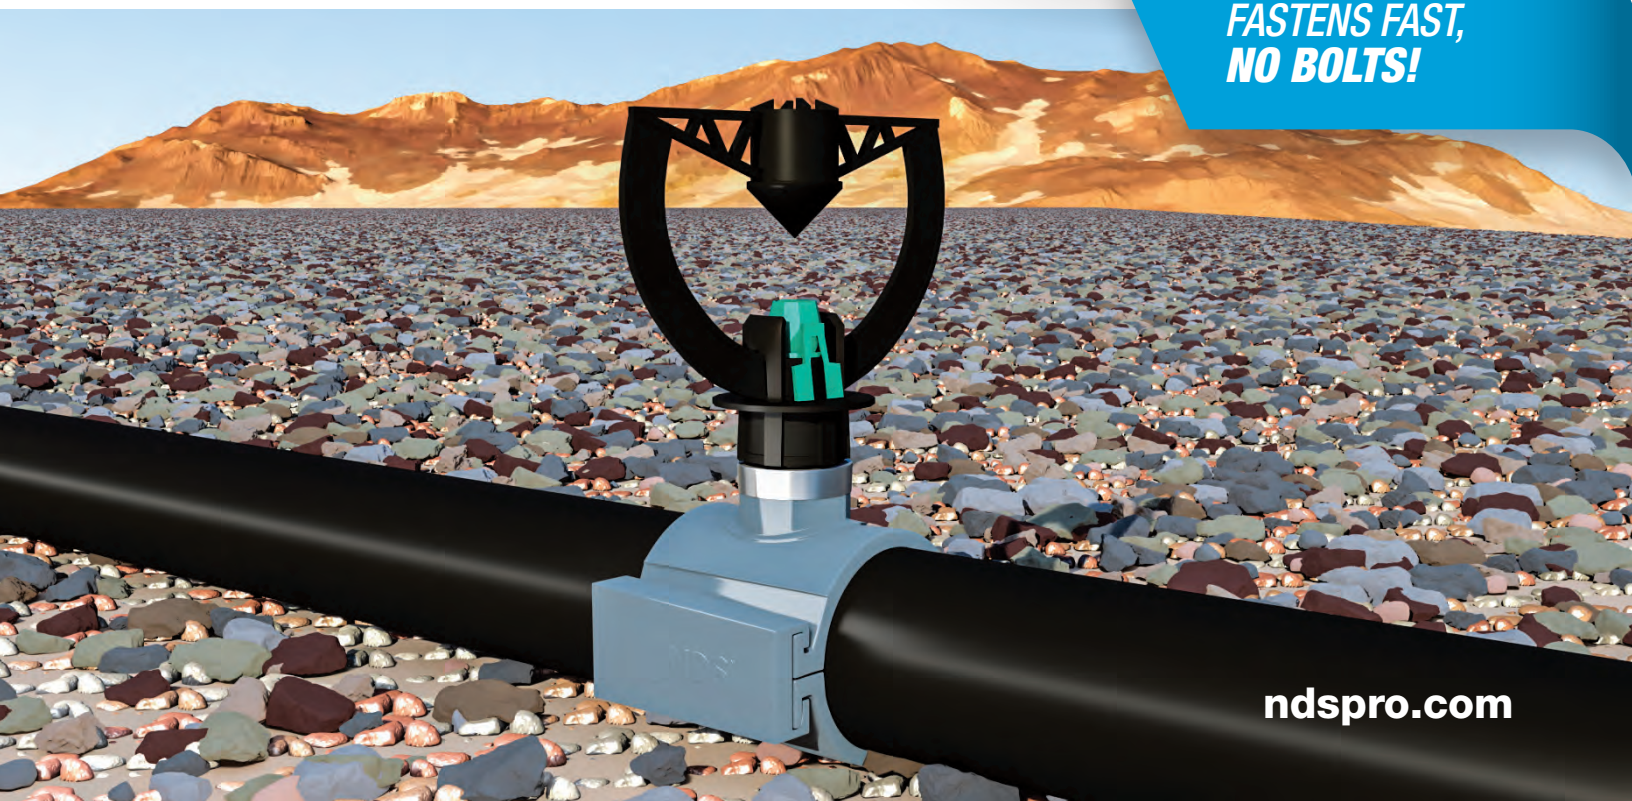

Clamp-It™ Saddles

Anti-Corrosive Solution for Mining Irrigation Lines — Fast, Easy Sprinkler Connections

Bolt-Free Design

Fastens in as little as 45 seconds,
for considerably less set-up time

Anti-Corrosive, Long Lasting PVC Material

Withstands highly-corrosive environments to
outlast and outperform competitive products

Leak-Free Performance

Secures tightly around PVC or HDPE piping
Trusted in copper mines across North America

**FASTENS FAST,
NO BOLTS!**

ndspro.com

From a leader in irrigation and flow management solutions, NDS® Clamp-It™ Saddles are successfully being used in copper and gold mines across North America. Capable of withstanding mining's highly corrosive environment, NDS® Clamp-It™ Saddles are the preferred method of spray head connection, even for chemicals like cyanide and sulfuric acid. And they feature a patented wedge system that installs quickly and secures firmly around the irrigation piping without the use of bolts.

An Economical Choice

NDS Clamp-It Saddles are a more **cost-effective solution** than competitive products.

3-Step, Easy Installation

Step 1

Place the saddle on a desired location and mark. Remove saddle, drill hole and deburr.