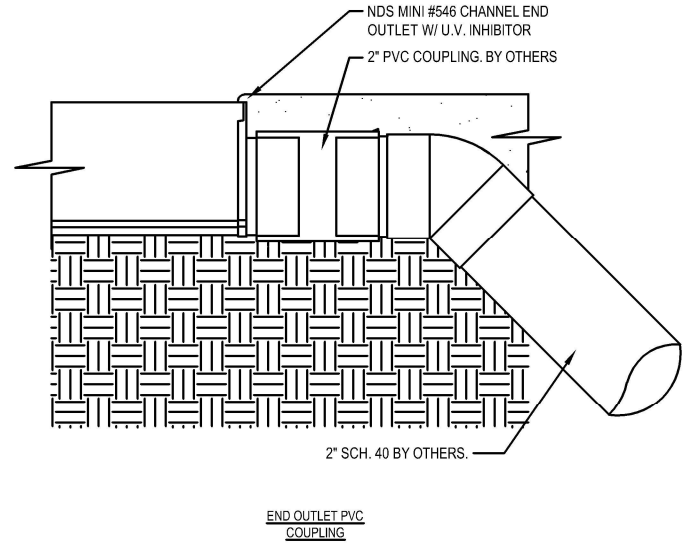

INSTALLATION DETAIL

MINI CHANNEL INSTALLATION

OUTLET CONNECTIONS

FOR PRODUCT ASSISTANCE, CONTACT NDS TECHNICAL SERVICE AT techservice@ndspro.com, DESIGN ASSISTANCE- designworx@ndspro.com
851 N. HARVARD AVE. LINDSAY, CA 93247 WWW.NDSPRO.COM 1-800-726-1994