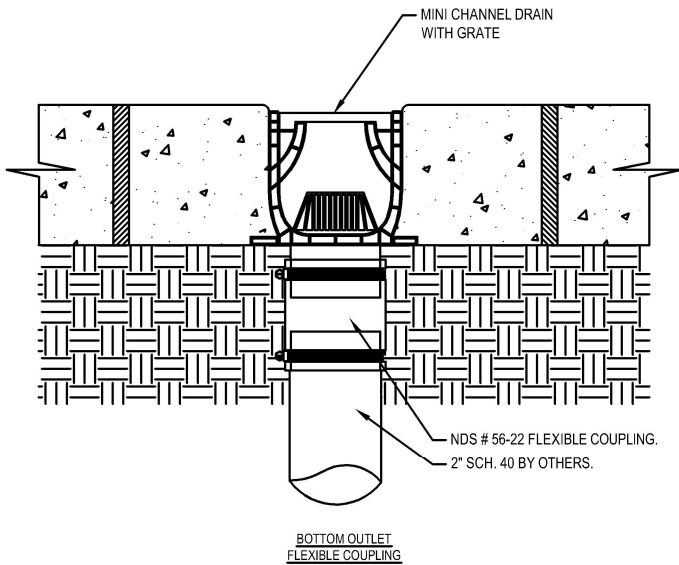

INSTALLATION DETAIL

MINI CHANNEL INSTALLATION

OUTLET CONNECTIONS

FOR PRODUCT ASSISTANCE, CONTACT NDS TECHNICAL SERVICE AT techservice@ndspro.com, DESIGN ASSISTANCE- designworx@ndspro.com
851 N. HARVARD AVE. LINDSAY, CA 93247 WWW.NDSPRO.COM 1-800-726-1994