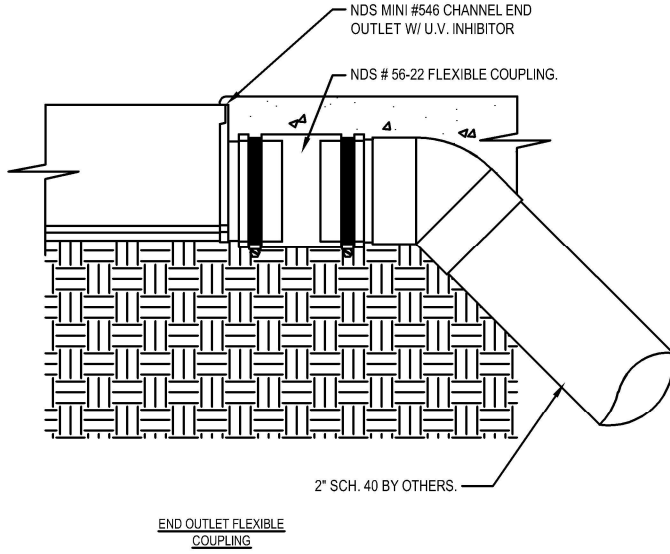

INSTALLATION DETAIL

MINI CHANNEL INSTALLATION

OUTLET CONNECTIONS

FOR PRODUCT ASSISTANCE, CONTACT NDS TECHNICAL SERVICE AT techservice@ndspro.com, DESIGN ASSISTANCE- designworx@ndspro.com
851 N. HARVARD AVE. LINDSAY, CA 93247 WWW.NDSPRO.COM 1-800-726-1994