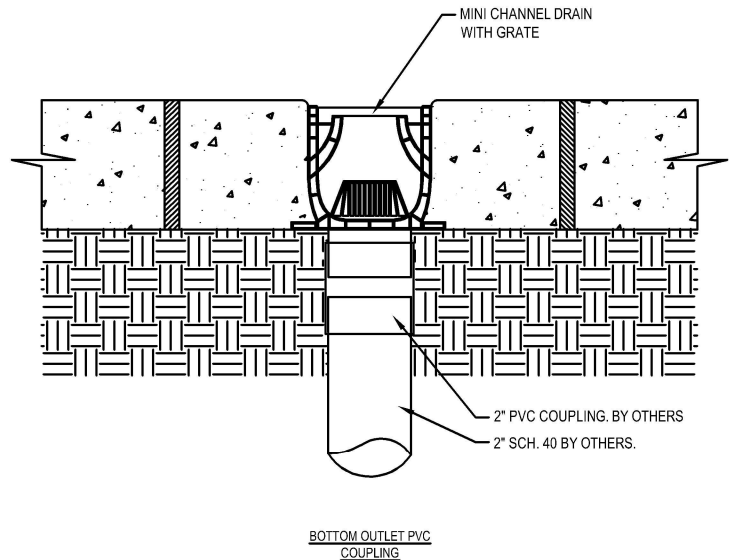

INSTALLATION DETAIL

MINI CHANNEL INSTALLATION

OUTLET CONNECTIONS

FOR PRODUCT ASSISTANCE, CONTACT NDS TECHNICAL SERVICE AT techservice@ndspro.com, DESIGN ASSISTANCE- designworx@ndspro.com
851 N. HARVARD AVE. LINDSAY, CA 93247 WWW.NDSPRO.COM 1-800-726-1994