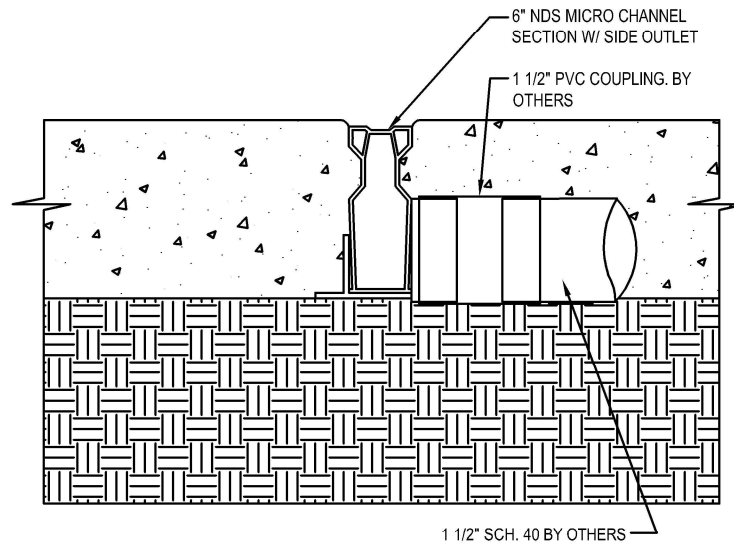

NDS
We put water in its place

INSTALLATION DETAIL

SIDE OUTLET WITH PVC COUPLING

SIDE OUTLET WITH FLEXIBLE COUPLING

NOTES:

1. INSTALLATION TO BE COMPLETED IN ACCORDANCE WITH MANUFACTURER'S SPECIFICATIONS.
2. DO NOT SCALE DRAWING.
3. THIS DRAWING IS INTENDED FOR USE BY ARCHITECTS, ENGINEERS, CONTRACTORS, CONSULTANTS AND DESIGN PROFESSIONALS FOR PLANNING PURPOSES ONLY.
4. ALL INFORMATION CONTAINED HEREIN WAS CURRENT AT THE TIME OF DEVELOPMENT BUT MUST BE REVIEWED AND APPROVED BY THE PRODUCT MANUFACTURER TO BE CONSIDERED ACCURATE.