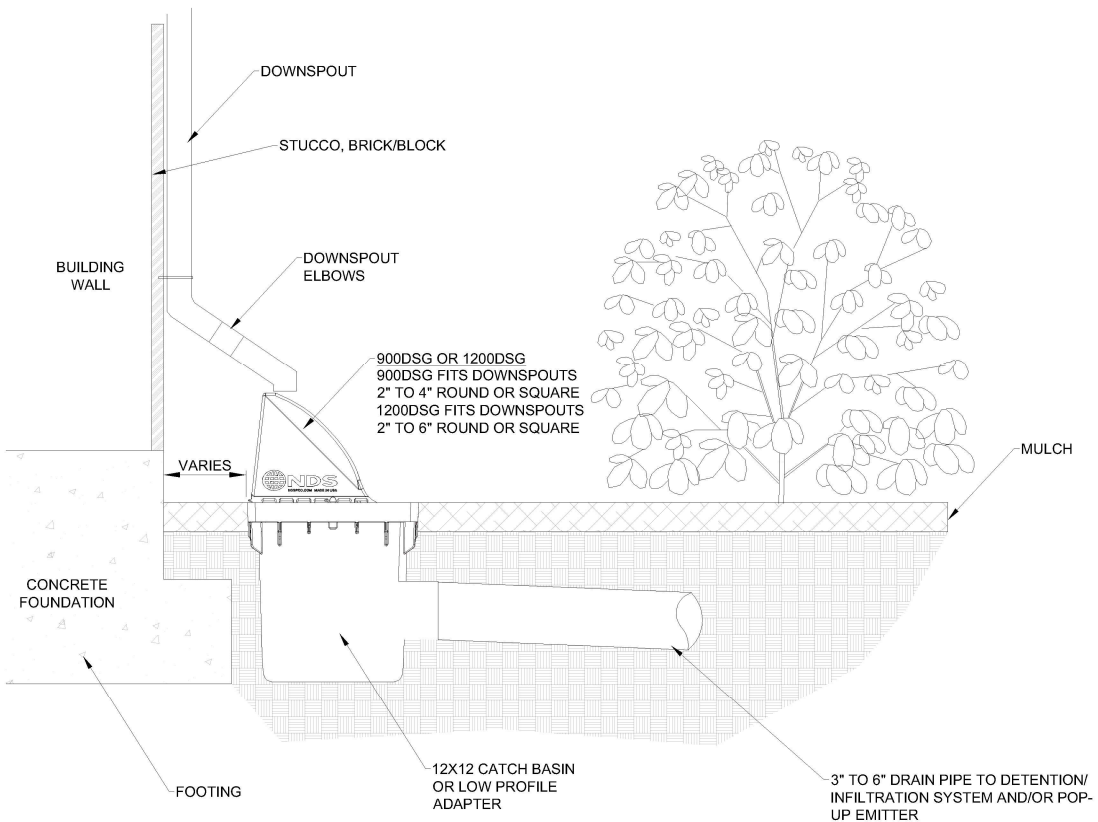

NDS DOWNSPOUT ADAPTER 900DSG AND 1200DSG INSTALLATION

VERTICAL DOWNSPOUT 2" CLEARANCE

N.T.S.

NDS DOWNSPOUT ADAPTER 900DSG AND 1200DSG INSTALLATION

DOWNSPOUT WITH ELBOW CONNECTIONS

N.T.S.