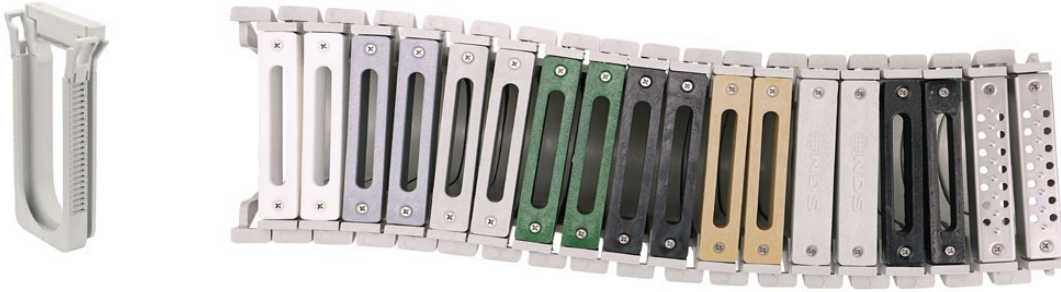

FULL LISTING

All parts typically available through SiteOne in one week or less.

PART NO.	DURA SLOPE® CHANNEL DRAIN EZ-TRACK™ RADIUS COUPLINGS
DSRC	Dura Slope Channel Drain EZ-Track Radius Coupling, Fits Channel Drains from DS-091 to DS-114, Neutral, 2.4° Bend, Pack of 6
DSRC-097	Dura Slope Channel Drain EZ-Track Radius Coupling, 6.35 in. Deep, Neutral, 2.4° Bend, Light Gray Plastic, Pack of 6
DSRC-100	Dura Slope Channel Drain EZ-Track Radius Coupling, 7.36 in. Deep, Neutral, 2.4° Bend, Light Gray Plastic, Pack of 6
DSRC-103	Dura Slope Channel Drain EZ-Track Radius Coupling, 8.37 in. Deep, Neutral, 2.4° Bend, Light Gray Plastic, Pack of 6
DSRC-106	Dura Slope Channel Drain EZ-Track Radius Coupling, 9.37 in. Deep, Neutral, 2.4° Bend, Light Gray Plastic, Pack of 6
DS-660MG	Dura Slope Channel Drain EZ-Track Radius Coupling Slotted Grate, White Plastic, Pack of 6
DS-661MG	Dura Slope Channel Drain EZ-Track Radius Coupling Slotted Grate, Dark Gray Plastic, Pack of 6
DS-661LGMG	Dura Slope Channel Drain EZ-Track Radius Coupling Slotted Grate, Light Gray Plastic, Pack of 6
DS-662MG	Dura Slope Channel Drain EZ-Track Radius Coupling Slotted Grate, Green Plastic, Pack of 6
DS-663MG	Dura Slope Channel Drain EZ-Track Radius Coupling Slotted Grate, Black Plastic, Pack of 6
DS-664MG	Dura Slope Channel Drain EZ-Track Radius Coupling Slotted Grate, Sand Plastic, Pack of 6
DS-681LGMG	Dura Slope Channel Drain EZ-Track Radius Coupling Solid Grate, Light Gray Plastic, Pack of 6
DS-232MG	Dura Slope Channel Drain EZ-Track Radius Coupling Slotted Grate, Ductile Iron, Pack of 6
DS-226MG	Dura Slope Channel Drain EZ-Track Radius Coupling Grate, Perforated Design, Stainless Steel, Pack of 6