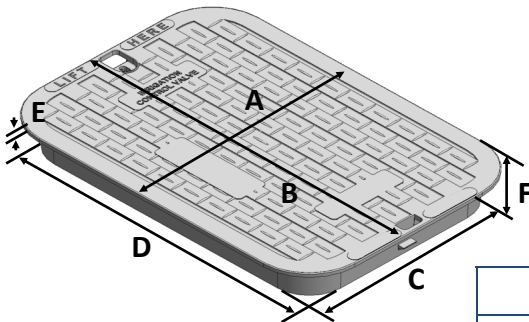

318BCBRBLK

Series: Pro-Spec Series

Material: HDPE

Box Color: Black

Lid Color: Black

Lid Marking: Reclaimed Water

Box Weight: 10.70 lbs

Lid Weight: 5.50 lbs

Total Weight: 16.20 lbs

Includes 3/8"-16 brass nut & stainless steel bolt

Load rating:

PEDESTRIAN & lawn care equipment

Lid Dimensions	
A. Top width	15"
B. Top length	21 5/8"
C. Bottom width	13 1/16"
D. Bottom length	19 11/16"
E. Rim thickness	1/4"
F. Overall height	2 3/16"

Box Dimensions	
A. Top inside width	13 1/8"
B. Top inside length	20"
C. Top outside width	15 1/8"
D. Top outside length	21 7/8"
E. Bottom inside width	16 7/8"
F. Bottom inside length	23 3/4"
G. Bottom outside width	19 1/8"
H. Bottom outside length	25 3/4"
I. Height	12"