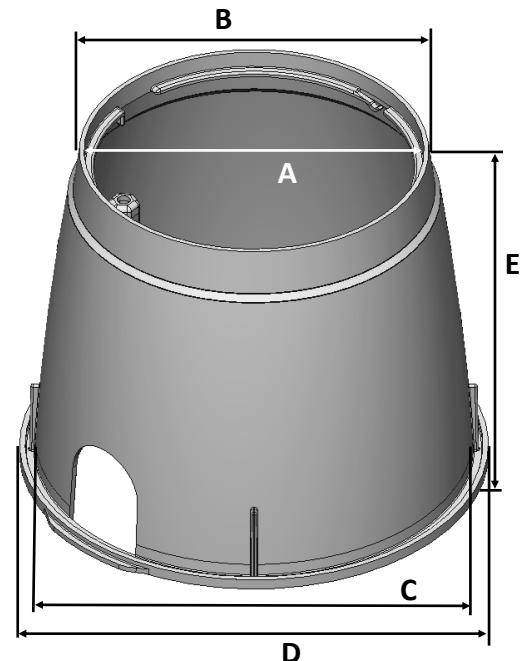

## 111PBCR

Series: Standard Series  
 Material: HDPE  
 Box Color: Purple  
 Lid Color: Purple  
 Lid Marking: Reclaimed Water  
 Box Weight: 2.07 lbs  
 Lid Weight: 0.75 lbs  
 Total Weight: 2.82 lbs  
 Load rating:  
 Pedestrian & lawn care equipment

Includes:  
 5/16" Brass nut

**Made in the USA**

Mouse hole:  
 2 3/8" x 2 15/16"

Lid Dimensions	
A. Top diameter	9 1/2"
B. Bottom diameter	8 11/16"
C. Rim thickness	1/2"
D. Overall height	1 3/8"

Box Dimensions	
A. Top inside diameter	9 1/8"
B. Top outside diameter	9 11/16"
C. Bottom inside diameter	11 11/16"
D. Bottom outside diameter	12 13/16"
E. Height	9 15/16"