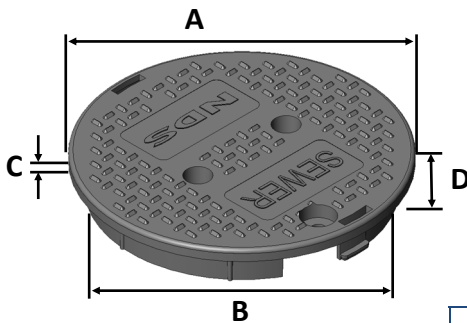

## 111PBCR

Series: Standard Series  
 Material: HDPE  
 Box Color: Purple  
 Lid Color: Purple  
 Lid Marking: Reclaimed Water  
 Box Weight: 2.07 lbs  
 Lid Weight: 0.75 lbs  
 Total Weight: 2.82 lbs  
 Load rating:  
 Pedestrian & lawn care equipment

Includes:  
 5/16" Brass nut

**Made in the USA**

Mouse hole:  
 2 3/8" x 2 15/16"

Lid Dimensions	
A. Top diameter	9 1/2"
B. Bottom diameter	8 11/16"
C. Rim thickness	1/2"
D. Overall height	1 3/8"

Box Dimensions	
A. Top inside diameter	9 1/8"
B. Top outside diameter	9 11/16"
C. Bottom inside diameter	11 11/16"
D. Bottom outside diameter	12 13/16"
E. Height	9 15/16"